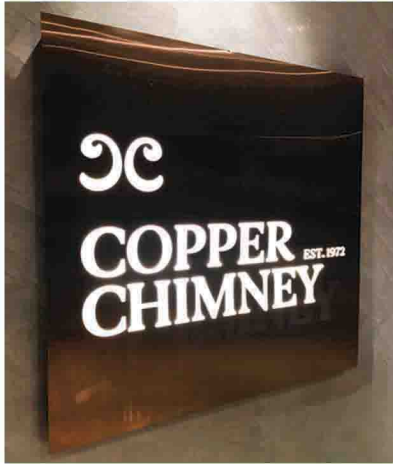

INTERIOR SIGNS

2

- Wooden Signages
- Autoglow Signs
- Fire Exit Signs
- Decorative Metal Signs