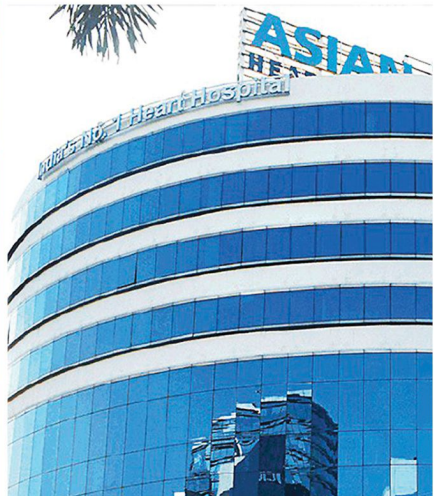

www.marconsignage.com

SKY SIGNS 1

A World of Intelligent Architectural Signs that Bring Buildings and Spaces to Life.

MARCON
Bespoke Signage Solutions

www.marconsignage.com

“ MARCON is committed to Innovating, Designing, Manufacturing, and Installing the most Efficient and Effective Brand Enhancing Products while providing Unparalleled Customer Service to further Grow our Clients’ Brands.”