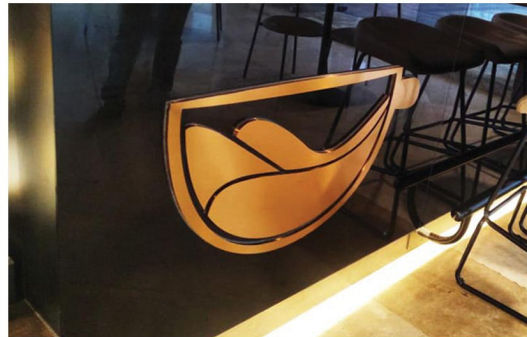

OUR WORK

INDOOR SIGNAGES

1

MARCON
Bespoke Signage Solutions
W www.marconsignage.com

Facade Signs, Dollop Signs, Way Finding Signs, 2D Signs-Lit Or Nonlit, Wooden Signs, SS / Brass / Gold Plated Signs.

INDOOR
SIGNAGES
2