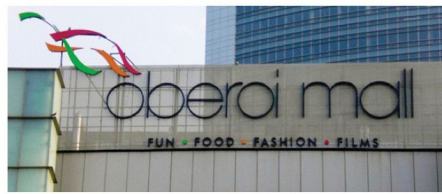

www.marconsignage.com

SKY SIGNS 1

A World of Intelligent Architectural Signs that Bring Buildings and Spaces to Life.

MARCON
Bespoke Signage Solutions

www.marconsignage.com

“ MARCON is committed to Innovating, Designing, Manufacturing, and Installing the most Efficient and Effective Brand Enhancing Products while providing Unparalleled Customer Service to further Grow our Clients’ Brands.”