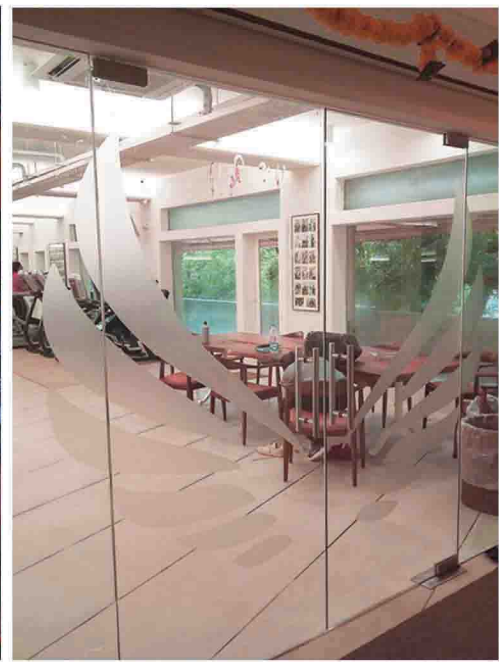

GRAPHICS & GLASS FILMS 2

Customized Self-adhesive Vinyls & Wall Graphics, Wraps,
Opaque/Translucent/Clear/Decorative Glass Films.

MARCON
Bespoke Signage Solutions

www.marconsignage.com