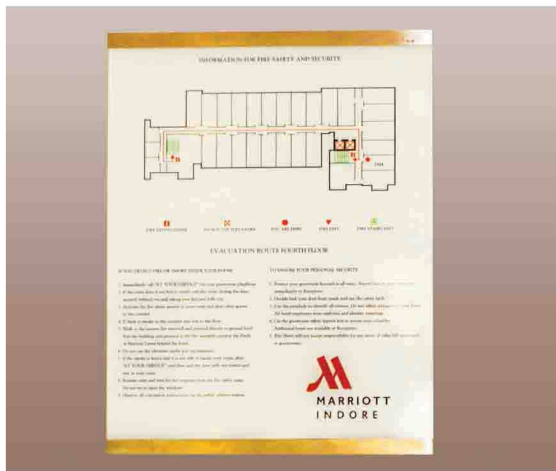

THE IRISH HOUSE

- RIGHTS OF ADMISSION RESERVED
- SERVING OF LIQUOR TO PATRONS BELOW 21 YEARS PROHIBITED BY LAW
- CCTV SURVEILLANCE IN OPERATION
- MANAGEMENT AND STAFF ARE NOT RESPONSIBLE FOR GUEST VALUABLES AND BELONGINGS
- NO SMOKING

DISCLAIMER

SHOW FLAT IS INTENDING TO PORTRAY VISUAL IMPRESSION OF THE UNIT AND CANNOT BE REGARDED AS REPRESENTATION OF FACTS.

CIVIL FINISHES SHALL BE BROADLY SAME AS SHOWN IN THE SHOW FLAT, WITH MODIFICATIONS THAT MAY BE MADE IN THE FINAL BUILDING.

MODULAR KITCHEN, ELECTRICAL APPLIANCES, WOODWORK, GLASS AND DECORATIVE ELEMENTS, FLOORING, BATHROOM TILES AND FITTINGS, KITCHEN TILES AND FITTINGS AND ALL MOVEABLE ITEMS I.E. AIR CONDITIONERS, TV, REFRIGERATOR, FURNITURE, LIGHT, FANS ETC. ARE INSTALLED TO CREATE THE VISUAL IMPRESSION OF THE UNIT/FLAT AND ARE NOT THE OFFERING WITH UNIT/FLAT.

HOWEVER, SPECIFICATIONS AS MENTIONED IN THE BROCHURE SHALL BE PROVIDED.