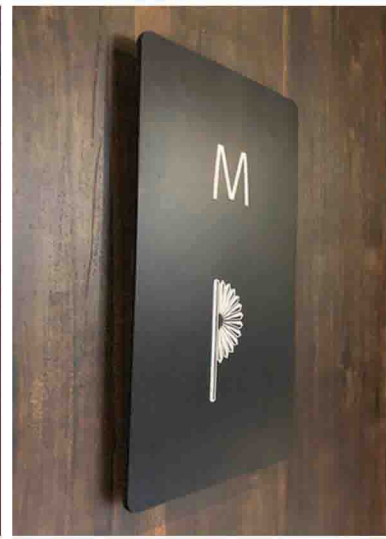

HOWEVER, SPECIFICATIONS AS MENTIONED IN THE BROCHURE SHALL BE PROVIDED.

MARCON
Bespoke Signage Solutions

www.marconsignage.com

INTERIOR SIGNS

2

- Wooden Signages
- Autoglow Signs
- Fire Exit Signs
- Decorative Metal Signs

MARCON
Bespoke Signage Solutions
www.marconsignage.com

INTERIOR
SIGNS
3

- 2D, 3D - Brass | Copper | Gold | SS Letters
- Metal Etched Plated
- Acrylic Signs
- Acrylic | Metal Finish | Matt | Glossy Letters