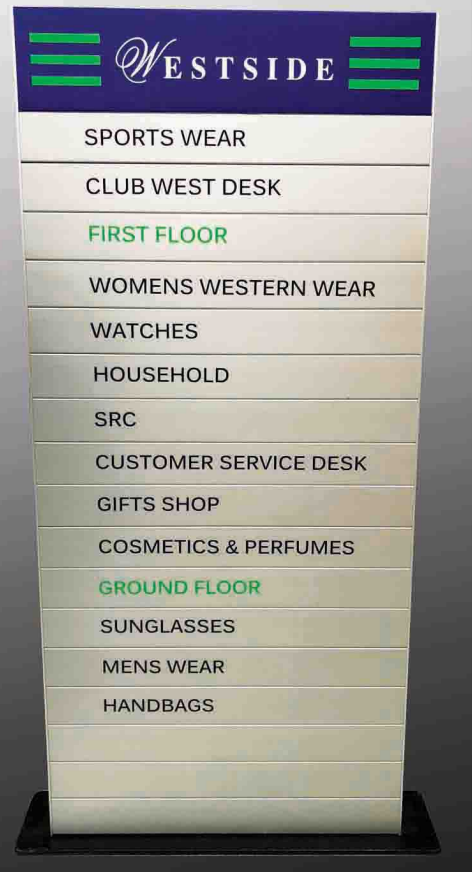

ALUMINIUM PROFILES

1

Modular Aluminium Signages, Directories, Name Plates, Wayfinding Signs, Room Numbers.

MARCON
Bespoke Signage Solutions

www.marconsignage.com