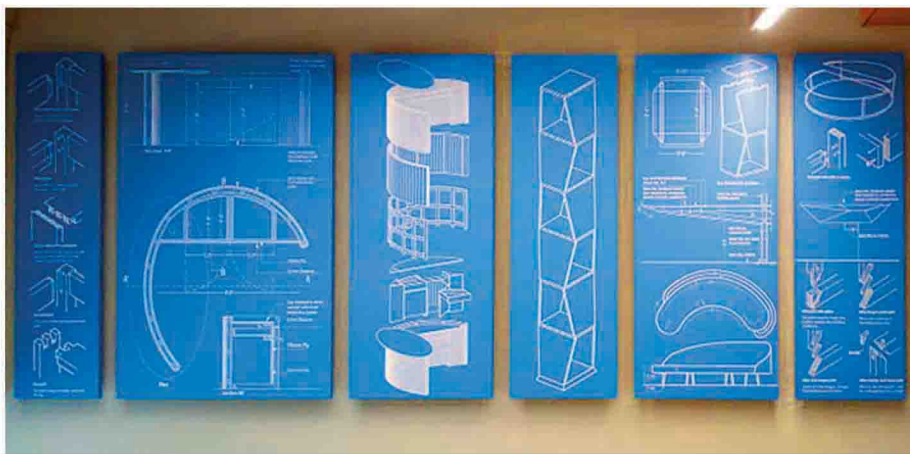

TEXTILE FRAMES 2

- Single side Free Standing System
- Double side Free Standing System
- Wall Frames

- Suspension Frames & other Hanging Systems
- Large Backdrops
- Wall Mount Frames
- Lit & Nonlit Frames

MARCON
Bespoke Signage Solutions
www.marconsignage.com

STREET SIGNAGES

1

- Pylons
- Divider Signs
- Street Light pole Branding Signs
- Billboards

GRAPHICS & GLASS FILMS 1

Customized Self-adhesive Vinyls & Wall Graphics, Wraps, Opaque/Translucent/Clear/Decorative Glass Films.

www.marconsignage.com

SKY SIGNS 1

A World of Intelligent Architectural Signs that Bring Buildings and Spaces to Life.

MARCON
Bespoke Signage Solutions

www.marconsignage.com

“ MARCON is committed to Innovating, Designing, Manufacturing, and Installing the most Efficient and Effective Brand Enhancing Products while providing Unparalleled Customer Service to further Grow our Clients’ Brands.”