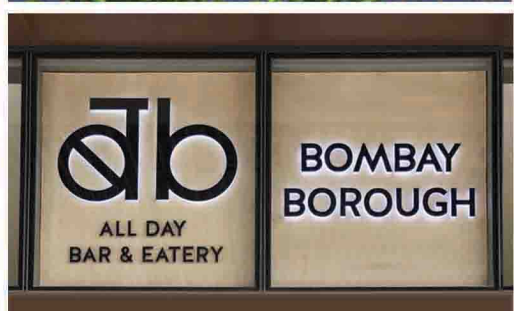

MARCON
Bespoke Signage Solutions
www.marconsignage.com

OUTDOOR
SIGNAGES
2

Häagen-Dazs

- Sky Signs
- Totem Pylons
- Pole Signs
- Complex Directory
- Fascia Signs

MARCON
Bespoke Signage Solutions
www.marconsignage.com