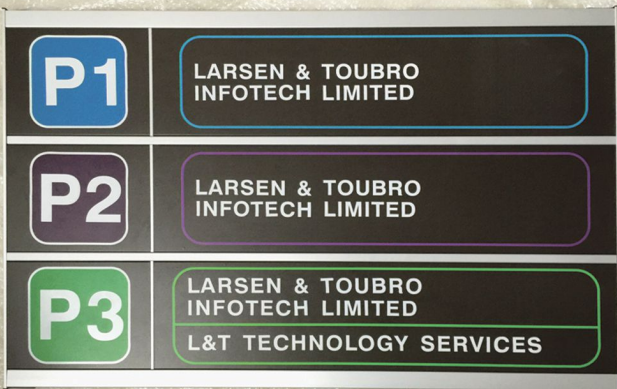

- Snap Open Frames
- Projecting Signs
- Aluminium Signages Backlit
- Modular Aluminium Signs
- Modular Pylons