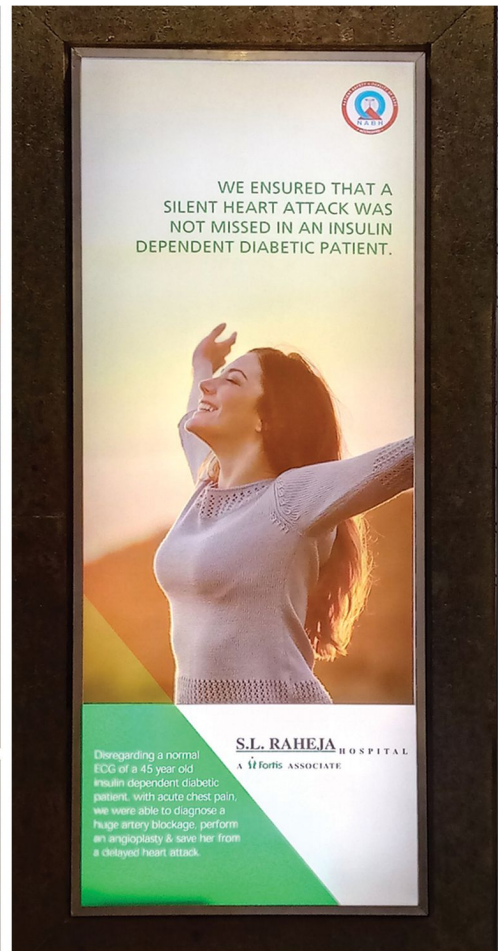

ALUMINIUM PROFILES

3