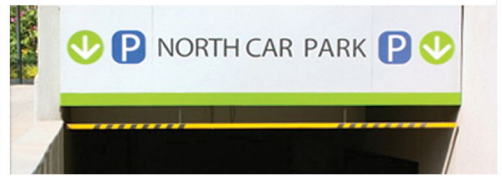

OUTDOOR
SIGNAGES

3

- SS Signs
- SS Signs titanium coated
- SS Signs with PU Coating
- Brass Signages with Halo Effect
- Facade Back lit Signs
- 2D Signs