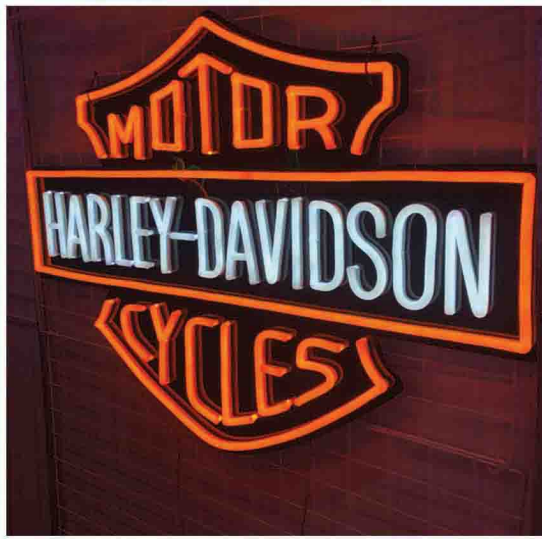

MARCON
Bespoke Signage Solutions
www.marconsignage.com

INTERIOR
SIGNS
3

- 2D, 3D - Brass | Copper | Gold | SS Letters
- Metal Etched Plated
- Acrylic Signs
- Acrylic | Metal Finish | Matt | Glossy Letters