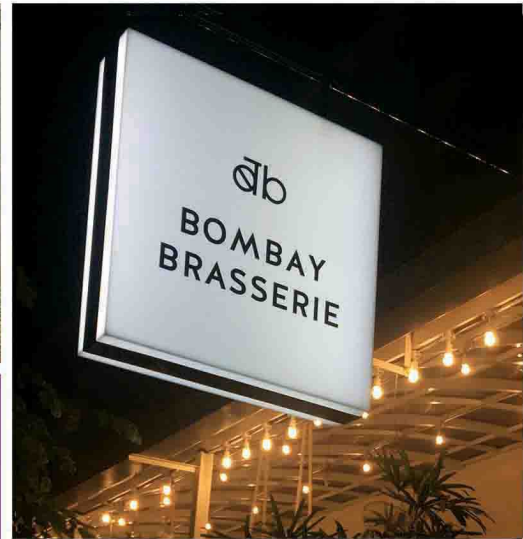

OUTDOOR SIGNAGES

1

- SS Signs
- SS Signs titanium coated
- SS Signs with PU Coating
- Brass Signages with Halo Effect
- Facade Back lit Signs
- 2D Signs