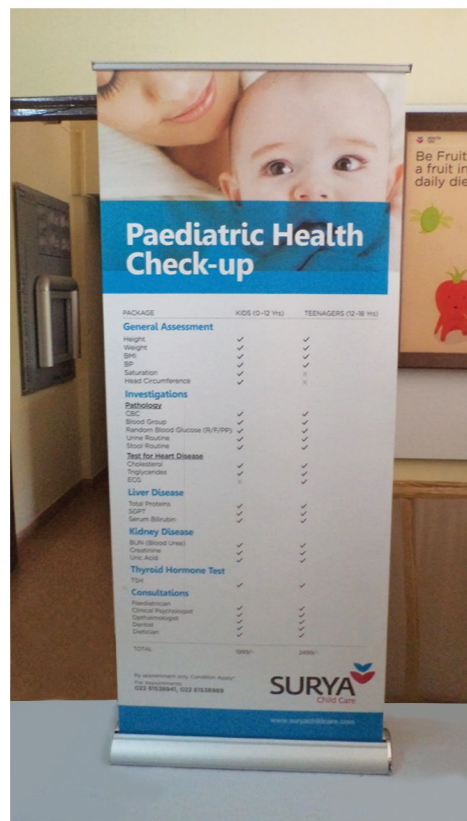

MARCON
Bespoke Signage Solutions
www.marconsignage.com